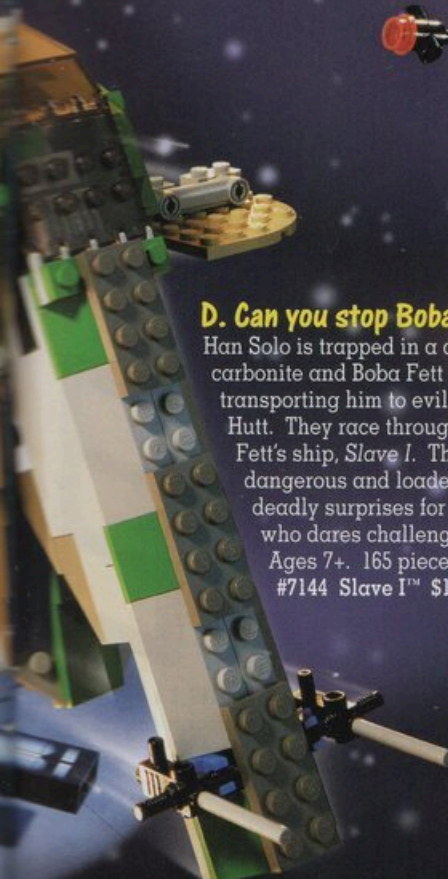

Cockpit opens!

E. Pilot the A-wing - the fastest Rebel fighter!

Fearless Rebel pilots zoom through the skies in the speedy A-wing. It has two wing-mounted pivoting blaster cannons, and a cockpit that opens and closes. Comes with one Rebel pilot and a mechanic. Ages 7+. 123 pieces. #7134 A-wing Fighter™ \$14.99 